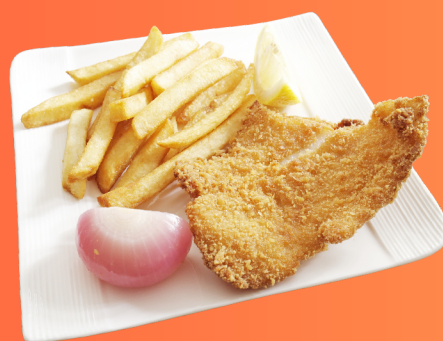

Burger & fries

TURKEY BURGER

BEEF BURGER

ALL
MEALS

\$10 EACH
DRINK INCLUDED

THURSDAY NIGHT

Fried Fish & Fries

or